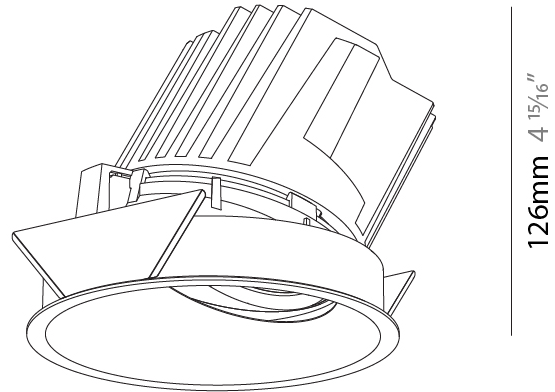

OPTICAL

Reflector°: 10
 Adjustability: Fixed

RATINGS AND CERTIFICATIONS

Certified By: Certified for North American Standards
 IP rating: IP20

126mm 4 15/16"

Ø 125mm 4 15/16"
 Ø 139mm 5 1/2"

130mm 5 1/8" 140mm 5 1/2" 10 | 15mm 3/8" 9/16" 30°